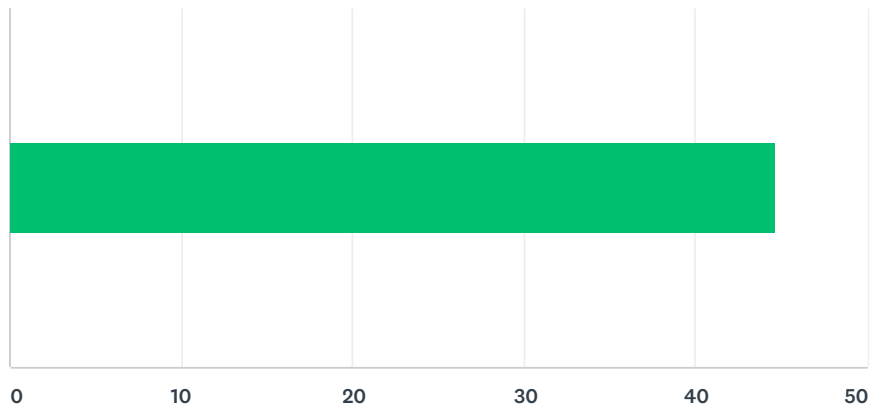

Answered: 45 Skipped: 0

	1	2	3	4	5	6	7	8	9	TOTAL	SCORE
Wassermatschplatz	17.78% 8	8.89% 4	8.89% 4	17.78% 8	6.67% 3	4.44% 2	8.89% 4	8.89% 4	17.78% 8	45	5.13
Wippgeräte	2.27% 1	4.55% 2	6.82% 3	4.55% 2	4.55% 2	15.91% 7	25.00% 11	20.45% 9	15.91% 7	44	3.50
Drehkreisel	2.27% 1	4.55% 2	2.27% 1	6.82% 3	9.09% 4	9.09% 4	18.18% 8	22.73% 10	25.00% 11	44	3.20
Sandkästen	13.64% 6	9.09% 4	11.36% 5	18.18% 8	18.18% 8	9.09% 4	15.91% 7	2.27% 1	2.27% 1	44	5.66
Klettergerüst	20.00% 9	24.44% 11	17.78% 8	11.11% 5	6.67% 3	11.11% 5	4.44% 2	4.44% 2	0.00% 0	45	6.67
Rutsche	4.44% 2	13.33% 6	11.11% 5	17.78% 8	22.22% 10	17.78% 8	8.89% 4	4.44% 2	0.00% 0	45	5.49
Schaukel	18.18% 8	18.18% 8	13.64% 6	13.64% 6	6.82% 3	11.36% 5	4.55% 2	6.82% 3	6.82% 3	44	6.00
Wiese	20.00% 9	8.89% 4	13.33% 6	6.67% 3	4.44% 2	6.67% 3	0.00% 0	17.78% 8	22.22% 10	45	4.91
Sitzgelegenheiten	2.27% 1	9.09% 4	15.91% 7	4.55% 2	20.45% 9	13.64% 6	11.36% 5	11.36% 5	11.36% 5	44	4.57

Q3 Spielst Du Tischtennis? Wenn Ja - WO? (mehrere Antworten möglich)

Answered: 43 Skipped: 2

ANSWER CHOICES	RESPONSES
zu Hause	18.60% 8
auf einem Spielplatz	34.88% 15
im Verein	0.00% 0
in der Schule	23.26% 10
in einer Freizeiteinrichtung	25.58% 11
irgendwo anders	48.84% 21
ich spiele kein Tischtennis	20.93% 9
Total Respondents: 43	

Q4 Wie häufig spielst Du Tischtennis?

Answered: 42 Skipped: 3

ANSWER CHOICES	AVERAGE NUMBER	TOTAL NUMBER	RESPONSES
	45	1,875	42
Total Respondents: 42			

#		DATE
1	10	6/13/2019 7:02 PM
2	100	6/9/2019 5:05 PM
3	45	6/9/2019 9:03 AM
4	18	6/6/2019 4:43 PM
5	12	6/6/2019 10:25 AM
6	3	6/1/2019 12:00 PM
7	43	5/31/2019 9:07 PM
8	100	5/31/2019 4:57 PM
9	56	5/31/2019 12:04 AM
10	38	5/31/2019 12:02 AM
11	0	5/30/2019 12:08 PM
12	40	5/30/2019 11:07 AM
13	84	5/28/2019 5:17 PM
14	59	5/27/2019 2:00 PM
15	11	5/26/2019 6:26 PM
16	63	5/26/2019 5:52 PM
17	100	5/26/2019 3:10 PM
18	59	5/26/2019 2:51 PM
19	31	5/26/2019 1:00 PM
20	52	5/25/2019 5:34 PM
21	46	5/25/2019 2:23 PM
22	37	5/24/2019 3:02 PM