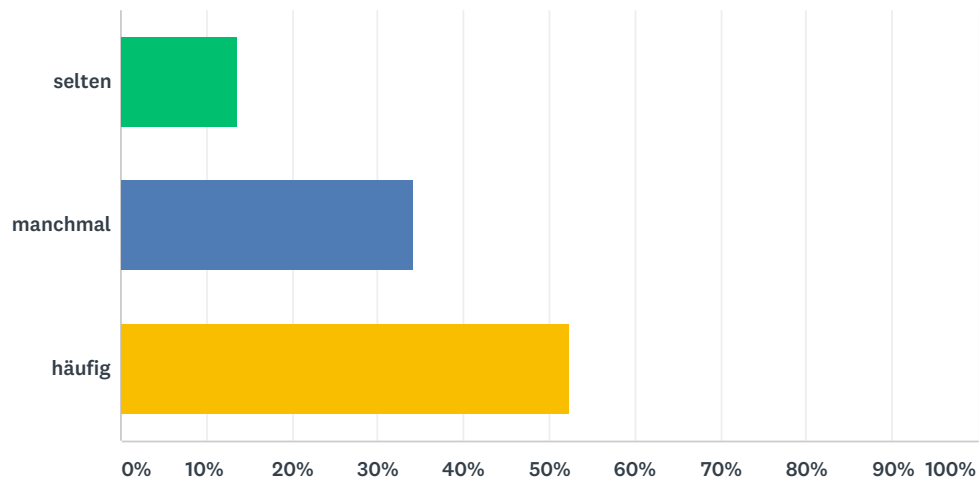

Q1 Nutzt du den Spielplatz an der Krämerbrücke?

Answered: 44 Skipped: 1

ANSWER CHOICES	RESPONSES	
selten	13.64%	6
manchmal	34.09%	15
häufig	52.27%	23
TOTAL		44

Q2 Was ist dir auf dem Spielplatz am wichtigsten? (ziehe die Angebote an die entsprechende Stelle: oben wichtig und unten unwichtig)

Answered: 45 Skipped: 0

	1	2	3	4	5	6	7	8	9	TOTAL	SCORE
Wassermatschplatz	17.78% 8	8.89% 4	8.89% 4	17.78% 8	6.67% 3	4.44% 2	8.89% 4	8.89% 4	17.78% 8	45	5.13
Wippgeräte	2.27% 1	4.55% 2	6.82% 3	4.55% 2	4.55% 2	15.91% 7	25.00% 11	20.45% 9	15.91% 7	44	3.50
Drehkreisel	2.27% 1	4.55% 2	2.27% 1	6.82% 3	9.09% 4	9.09% 4	18.18% 8	22.73% 10	25.00% 11	44	3.20
Sandkästen	13.64% 6	9.09% 4	11.36% 5	18.18% 8	18.18% 8	9.09% 4	15.91% 7	2.27% 1	2.27% 1	44	5.66
Klettergerüst	20.00% 9	24.44% 11	17.78% 8	11.11% 5	6.67% 3	11.11% 5	4.44% 2	4.44% 2	0.00% 0	45	6.67
Rutsche	4.44% 2	13.33% 6	11.11% 5	17.78% 8	22.22% 10	17.78% 8	8.89% 4	4.44% 2	0.00% 0	45	5.49
Schaukel	18.18% 8	18.18% 8	13.64% 6	13.64% 6	6.82% 3	11.36% 5	4.55% 2	6.82% 3	6.82% 3	44	6.00
Wiese	20.00% 9	8.89% 4	13.33% 6	6.67% 3	4.44% 2	6.67% 3	0.00% 0	17.78% 8	22.22% 10	45	4.91
Sitzgelegenheiten	2.27% 1	9.09% 4	15.91% 7	4.55% 2	20.45% 9	13.64% 6	11.36% 5	11.36% 5	11.36% 5	44	4.57