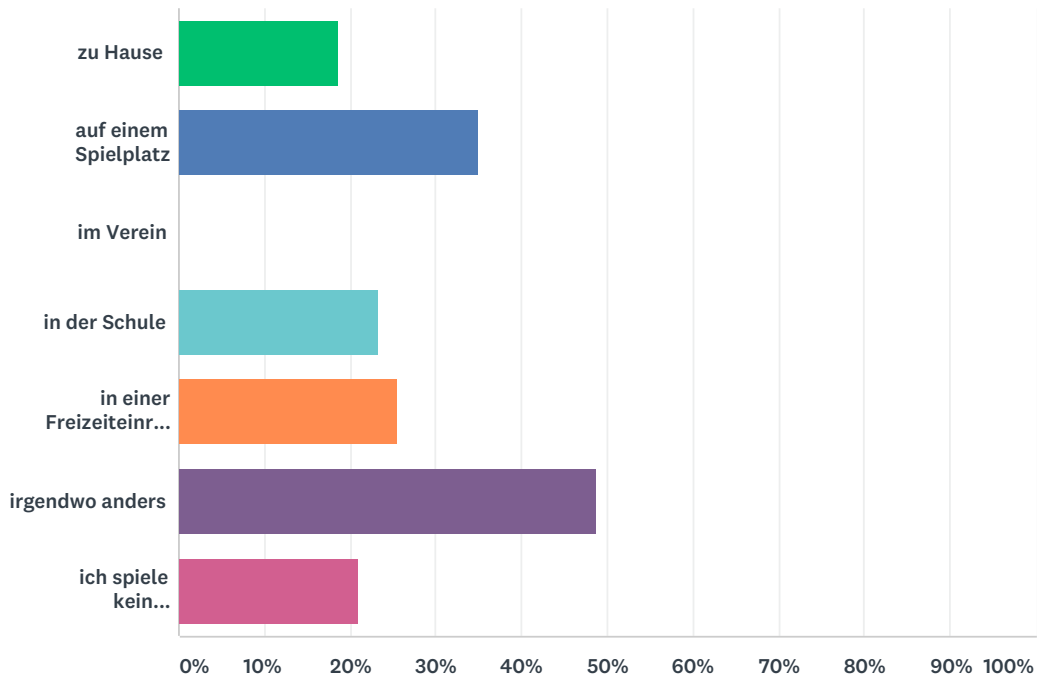

Q3 Spielst Du Tischtennis? Wenn Ja - WO? (mehrere Antworten möglich)

Answered: 43 Skipped: 2

ANSWER CHOICES	RESPONSES
zu Hause	18.60% 8
auf einem Spielplatz	34.88% 15
im Verein	0.00% 0
in der Schule	23.26% 10
in einer Freizeiteinrichtung	25.58% 11
irgendwo anders	48.84% 21
ich spiele kein Tischtennis	20.93% 9
Total Respondents: 43