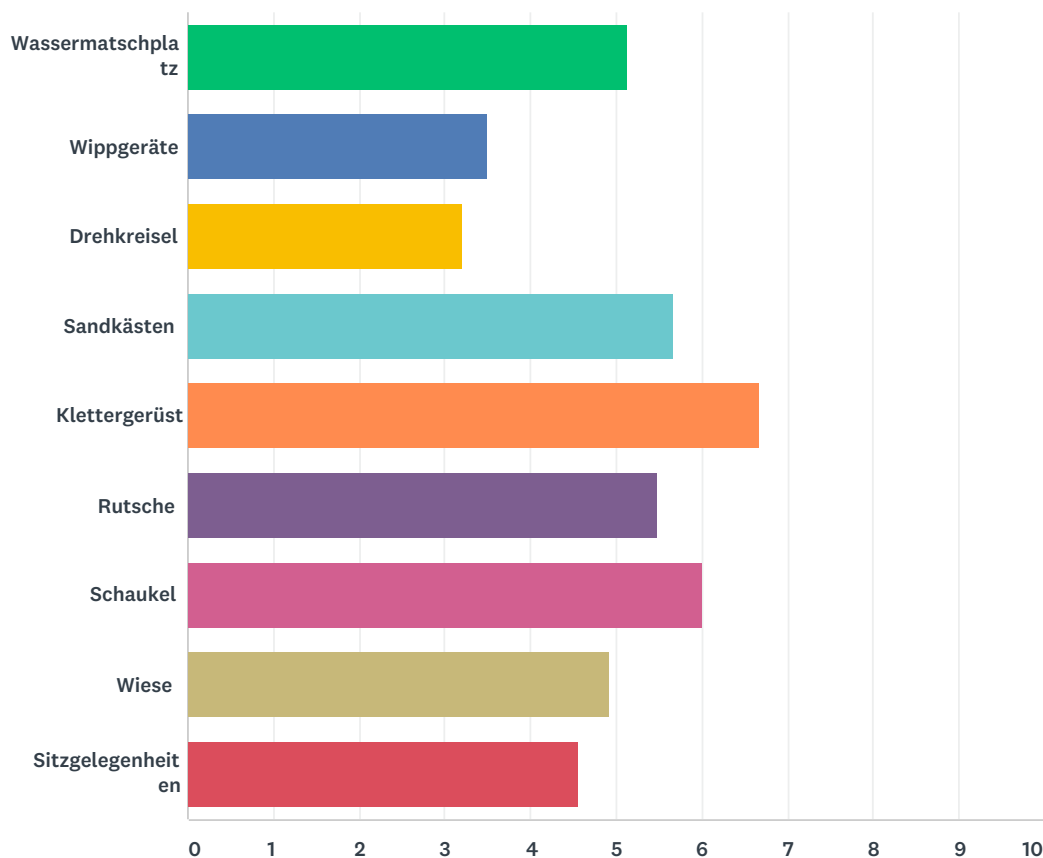

Q1 Nutzt du den Spielplatz an der Krämerbrücke?

Answered: 44 Skipped: 1

ANSWER CHOICES	RESPONSES	
selten	13.64%	6
manchmal	34.09%	15
häufig	52.27%	23
TOTAL		44

Q2 Was ist dir auf dem Spielplatz am wichtigsten? (ziehe die Angebote an die entsprechende Stelle: oben wichtig und unten unwichtig)

Answered: 45 Skipped: 0

	1	2	3	4	5	6	7	8	9	TOTAL	SCORE
Wassermatschplatz	17.78% 8	8.89% 4	8.89% 4	17.78% 8	6.67% 3	4.44% 2	8.89% 4	8.89% 4	17.78% 8	45	5.13
Wippgeräte	2.27% 1	4.55% 2	6.82% 3	4.55% 2	4.55% 2	15.91% 7	25.00% 11	20.45% 9	15.91% 7	44	3.50
Drehkreisel	2.27% 1	4.55% 2	2.27% 1	6.82% 3	9.09% 4	9.09% 4	18.18% 8	22.73% 10	25.00% 11	44	3.20
Sandkästen	13.64% 6	9.09% 4	11.36% 5	18.18% 8	18.18% 8	9.09% 4	15.91% 7	2.27% 1	2.27% 1	44	5.66
Klettergerüst	20.00% 9	24.44% 11	17.78% 8	11.11% 5	6.67% 3	11.11% 5	4.44% 2	4.44% 2	0.00% 0	45	6.67
Rutsche	4.44% 2	13.33% 6	11.11% 5	17.78% 8	22.22% 10	17.78% 8	8.89% 4	4.44% 2	0.00% 0	45	5.49
Schaukel	18.18% 8	18.18% 8	13.64% 6	13.64% 6	6.82% 3	11.36% 5	4.55% 2	6.82% 3	6.82% 3	44	6.00
Wiese	20.00% 9	8.89% 4	13.33% 6	6.67% 3	4.44% 2	6.67% 3	0.00% 0	17.78% 8	22.22% 10	45	4.91
Sitzgelegenheiten	2.27% 1	9.09% 4	15.91% 7	4.55% 2	20.45% 9	13.64% 6	11.36% 5	11.36% 5	11.36% 5	44	4.57